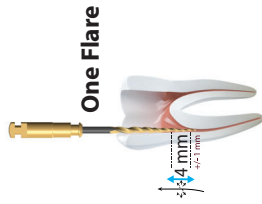

# MicroMega One RECI Protocol

**One Flare**

250-400 rpm  
Max torque 3 N.cm

**K-File N°10**

**One G**

250-400 rpm  
Max torque 1.2 N.cm

**K-File N°15**

**One RECI  
25.06**

400 rpm  
Max torque 4N.cm  
170° ↺ 60°

Protocol movies  
for all sizes