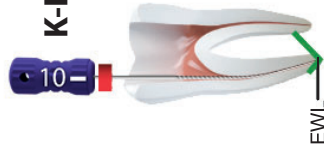

# One Flare One Glider Procedure Protocol

**One Flare**

250-400 rpm  
Max torque 3 N.cm

**K-File N°10**

EWL

**One Glider**

EWL

250-400 rpm  
Max torque 1.2 N.cm