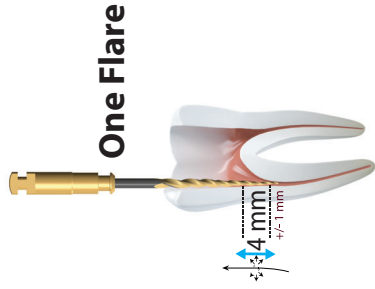

# One Flare One Glider Procedure Protocol

**One Flare**

250-400 rpm  
Max torque 3 N.cm

**K-File N°10**

EWL

**One Glider**

EWL

250-400 rpm  
Max torque 1.2 N.cm