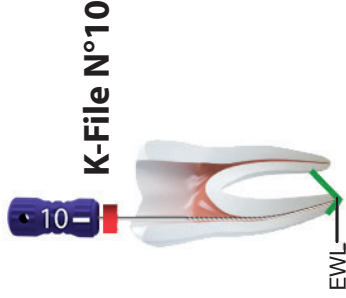

One Flare RECI Glider Procedure Protocol Card

Visit our website for all the latest news:

Follow us on socials!

@micromegasa

COLTENE
Micro-Mega

@micromegasa

One Flare RECI Glider Procedure

250-400 rpm
Max torque 3 N.cm

400 rpm
Max torque 4 N.cm
170°  60°