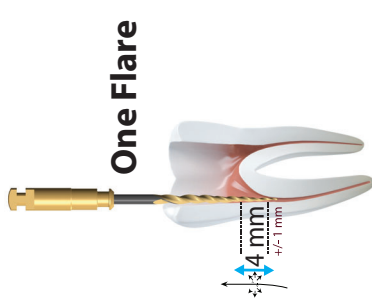

One Flare RECI Glider Procedure Protocol Card

Visit our website for all the latest news:

Follow us on socials!

@micromegasa

COLTENE
Micro-Mega

@micromegasa

One Flare RECI Glider Procedure

250-400 rpm
Max torque 3 N.cm

400 rpm
Max torque 4 N.cm
170°  60°