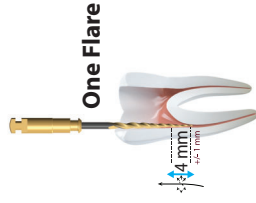

MicroMega One Curve / One Curve mini Protocol

One Flare

250-400 rpm
Max torque 3 N.cm

K-File N°10

EWL

One G

250-400 rpm

Max torque 1.2 N.cm

One Curve 25.04

250-400 rpm

Max torque 2.5 N.cm

K-File N°15

One G

250-400 rpm

Max torque 1.2 N.cm

One Curve 25.06

250-400 rpm

Max torque 2.5 N.cm

MicroMega

One Curve / One Curve mini
Protocol Card

Visit our website for all the latest news:

micro-mega.com

Follow us on socials!

@micromega_international | Micro-Mega SA